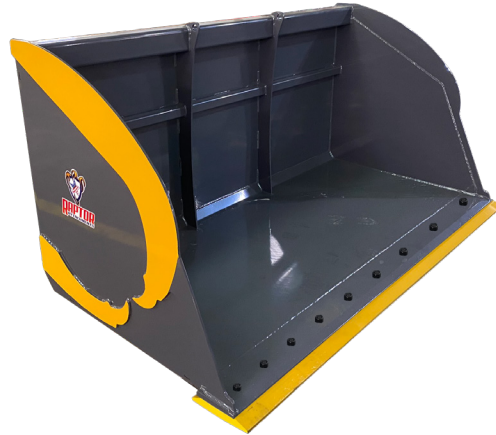

Snow & Litter Bucket

Available sizes 72", 84", and 96"

Key Features

- Made with hardened steel to extend lifespan
- Optional visibility window
- Universal fit
- Powder coated for maximum durability

Edge Options

Specifications

Model #	SS-SLB-72-B0	SS-SLB-84-B0	SS-SLB-96-B0
Height	41"	41"	41"
Length	72"	84"	96"
Depth	49"	49"	49"
Weight	1036 lbs	1208 lbs	1381 lbs
Capacity	2.125 yd ³	2.5 yd ³	2.8 yd ³